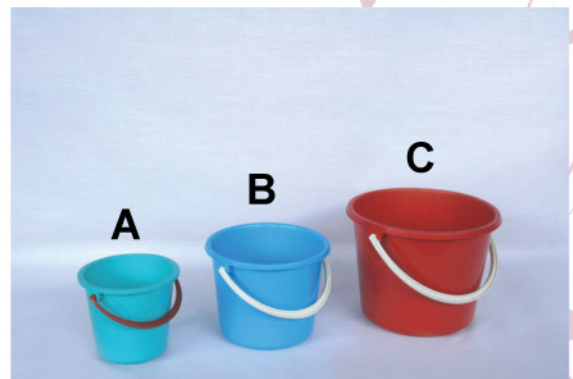

www.hdhomeware.com.my Email: hon_dar1@streamyx .com

A. HD2 200mm / 8"

A. HD3 225mm / 9"

A. 185/C 136mm X 55mm

A. 389 225mm
B. 287 175mm

A. B1-5476 162mm X 116mm X 18mm
B. B1-5475 17mm X 162mm X 18mm
C. B1-5474 298mm X 213mm X 24mm